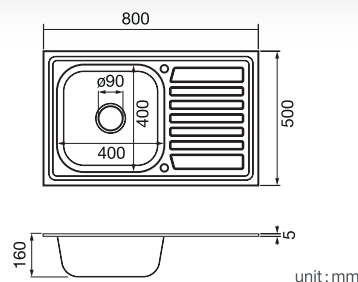

HLS13-8050-1

ชุดอ่างล้างจานสแตนเลสเกรด 201
1 หลุม แบบมีที่พักจาน ผิวชาติน
แกรมฟรี!! สะดืออ่าง และท่ออ่อนปรับระยะ

ราคา 1,770.-

Single Bowl Sink with Tray and Accessories
Stainless Steel Grade 201