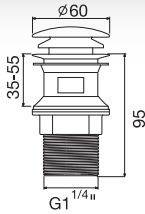

HLS13-BS0002

สะดืออ่างล้างหน้าพลาสติก
ฝักดสแตนเลส 304
แบบกด Pop Up มีรูน้ำล้น
ราคา 170.-
ABS Plastic Pop-Up Waste
with Overflow

unit : mm