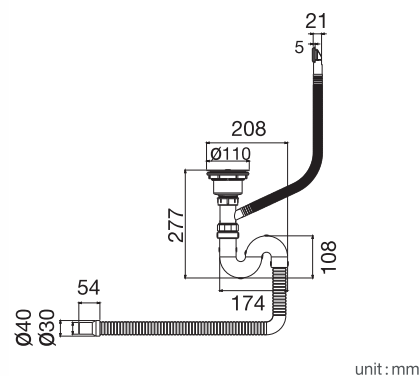

HLS13-201C2

ชุดสะดืออ่างล้างจาน แบบ C
ขนาด 3.5 นิ้ว
สำหรับอ่างล้างจาน 2 หลุม
ราคา 480.-
Sink Waste Drainer
for Double Bowl