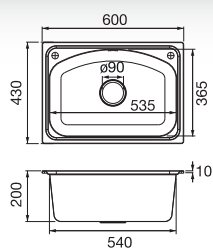

HLS13-201A1

ชุดอ่างซิงค์สแตนเลสเกรด 201
1 หลุม แบบไม่มีที่พักจาน

ราคา 1,760.-

Single Bowl Sink Stainless Steel Grade 201