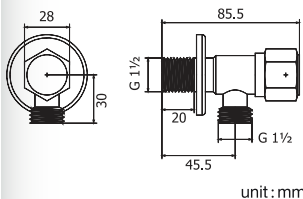

Skin

Series

HFHOY-912001

สตีปวาล์วสแตนเลส 304
2 ทาง แบบติดผนัง
ราคา 190.-
2 Ways Stop Valve
Stainless Steel Grade 304