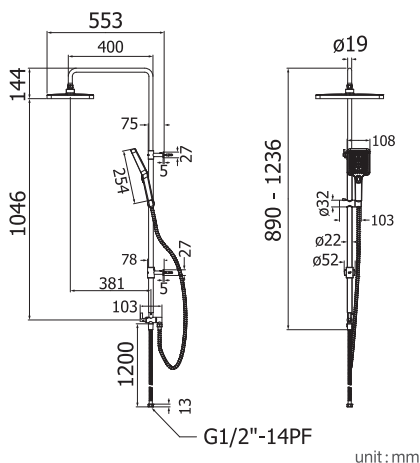

Wall Mounted Shower post set with 2 Ways
Diverter for Overhead Shower 8" x 12"
, Height Adjustable, and Hand Shower 4"
with 3 Functional Adjustment.
Body : Stainless Steel Grade 304
Shower Head & Hand Shower :
Thermo Plastic ABS