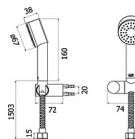

ประหยัดน้ำเบอร์ 5

Water Saver No. 5

SAVE05-C14AJZ

ฝักบัวมือถือ 2 1/2"
พร้อมสายอะครีลิก และชาวยึด
ชุบโครเมียม ฝักบัวขุบชาติน
ชนิดประหยัดน้ำเบอร์ 5
ราคา 290.-

Hand Shower 2.5" and Holder
: Thermo Plastic ABS with Chrome Coated
(Satin Coated Shower Cover)
Flexible Hose 1.5 m : Acrylic
Water Efficiency Label 5